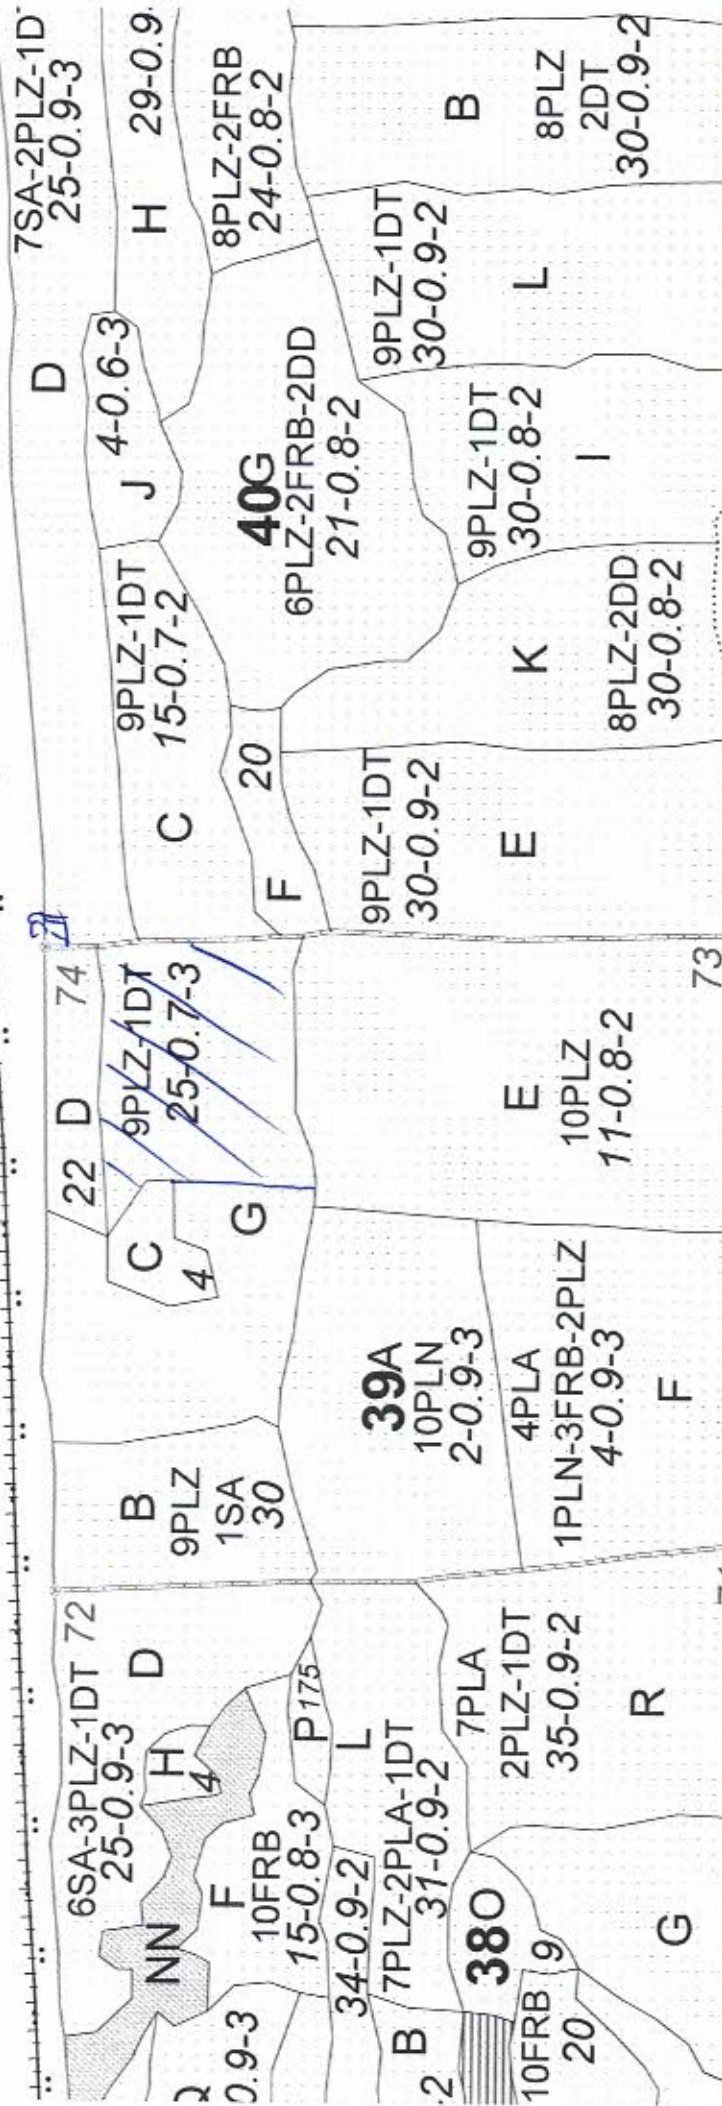

D

E

Coordinate
 APN - 43.692035
 24.205125
 APN - 43.692563
 24.205999

Handwritten signature

TR. POTELU
 (25.50.71)