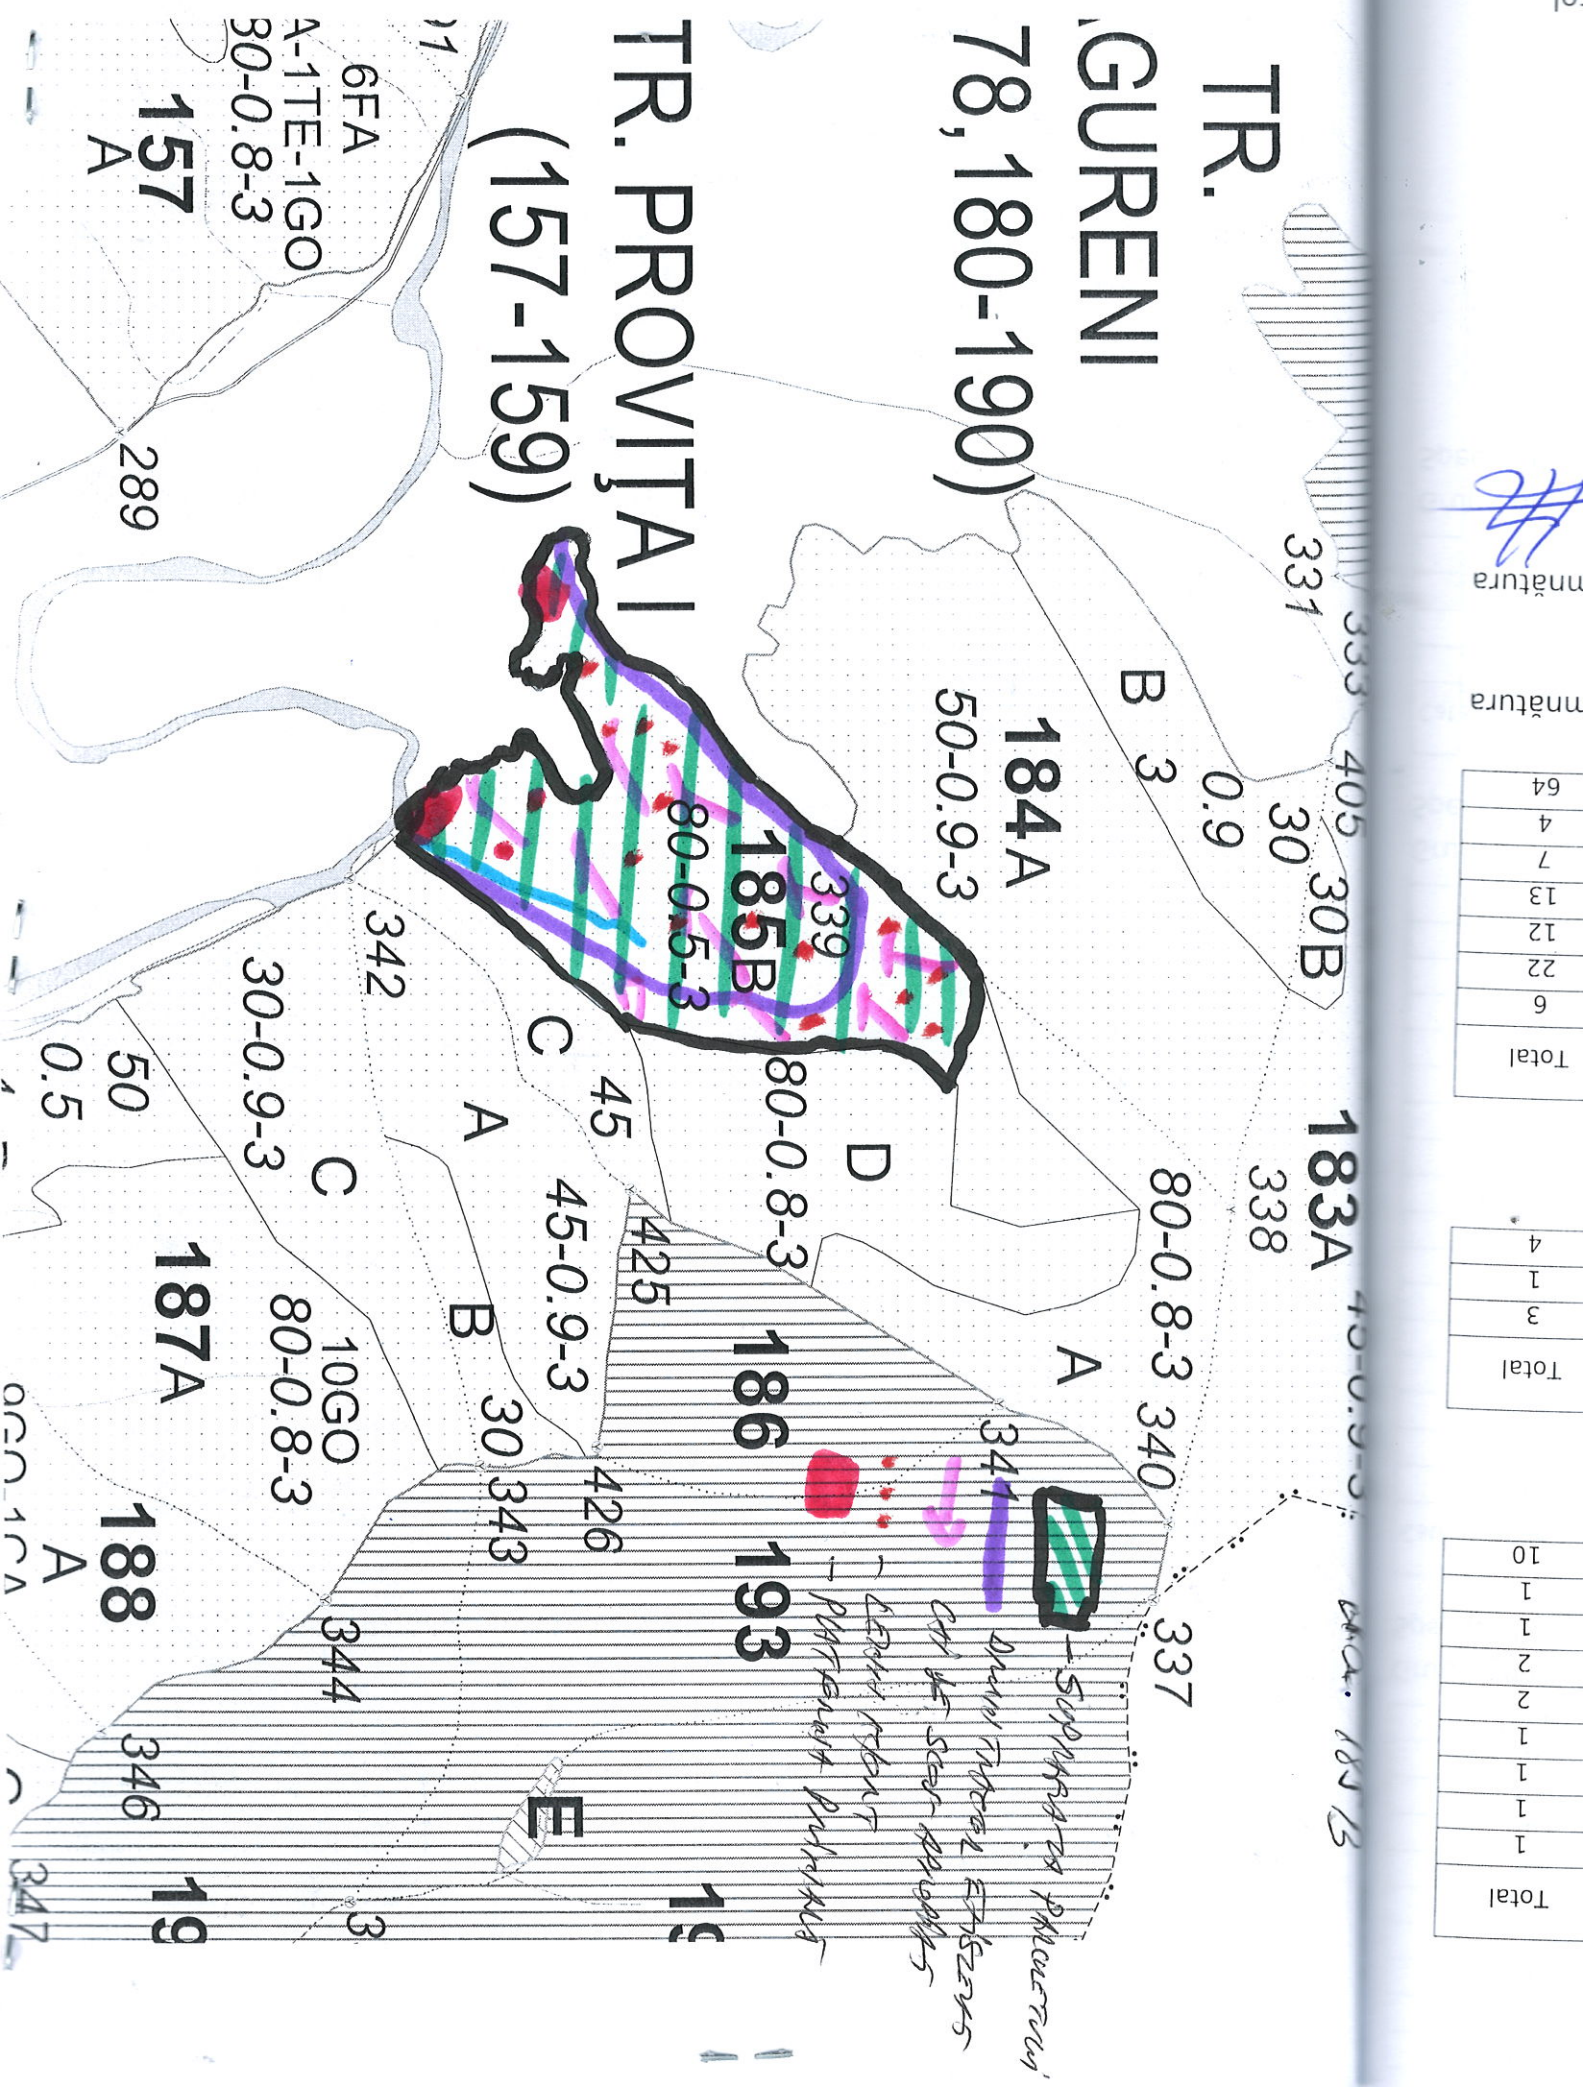

64	4	7	13	12	22	6	Total	4	1	3	Total	10	1	1	2	2	1	1	1	1	Total
----	---	---	----	----	----	---	-------	---	---	---	-------	----	---	---	---	---	---	---	---	---	-------

TR.

GURENI

78, 180-190)

TR. PROVITÀI
(157-159)

6FA
A-1TE-1GO
30-0.8-3
157
A

- SUPPLANTAZA PHILCUTERVA
 - DANA TITAZA FIBIZAZA
 - CAR DE SEAR PHILCUTERVA
 - LEANA TITAZA
 - PHILCUTERVA PHILCUTERVA