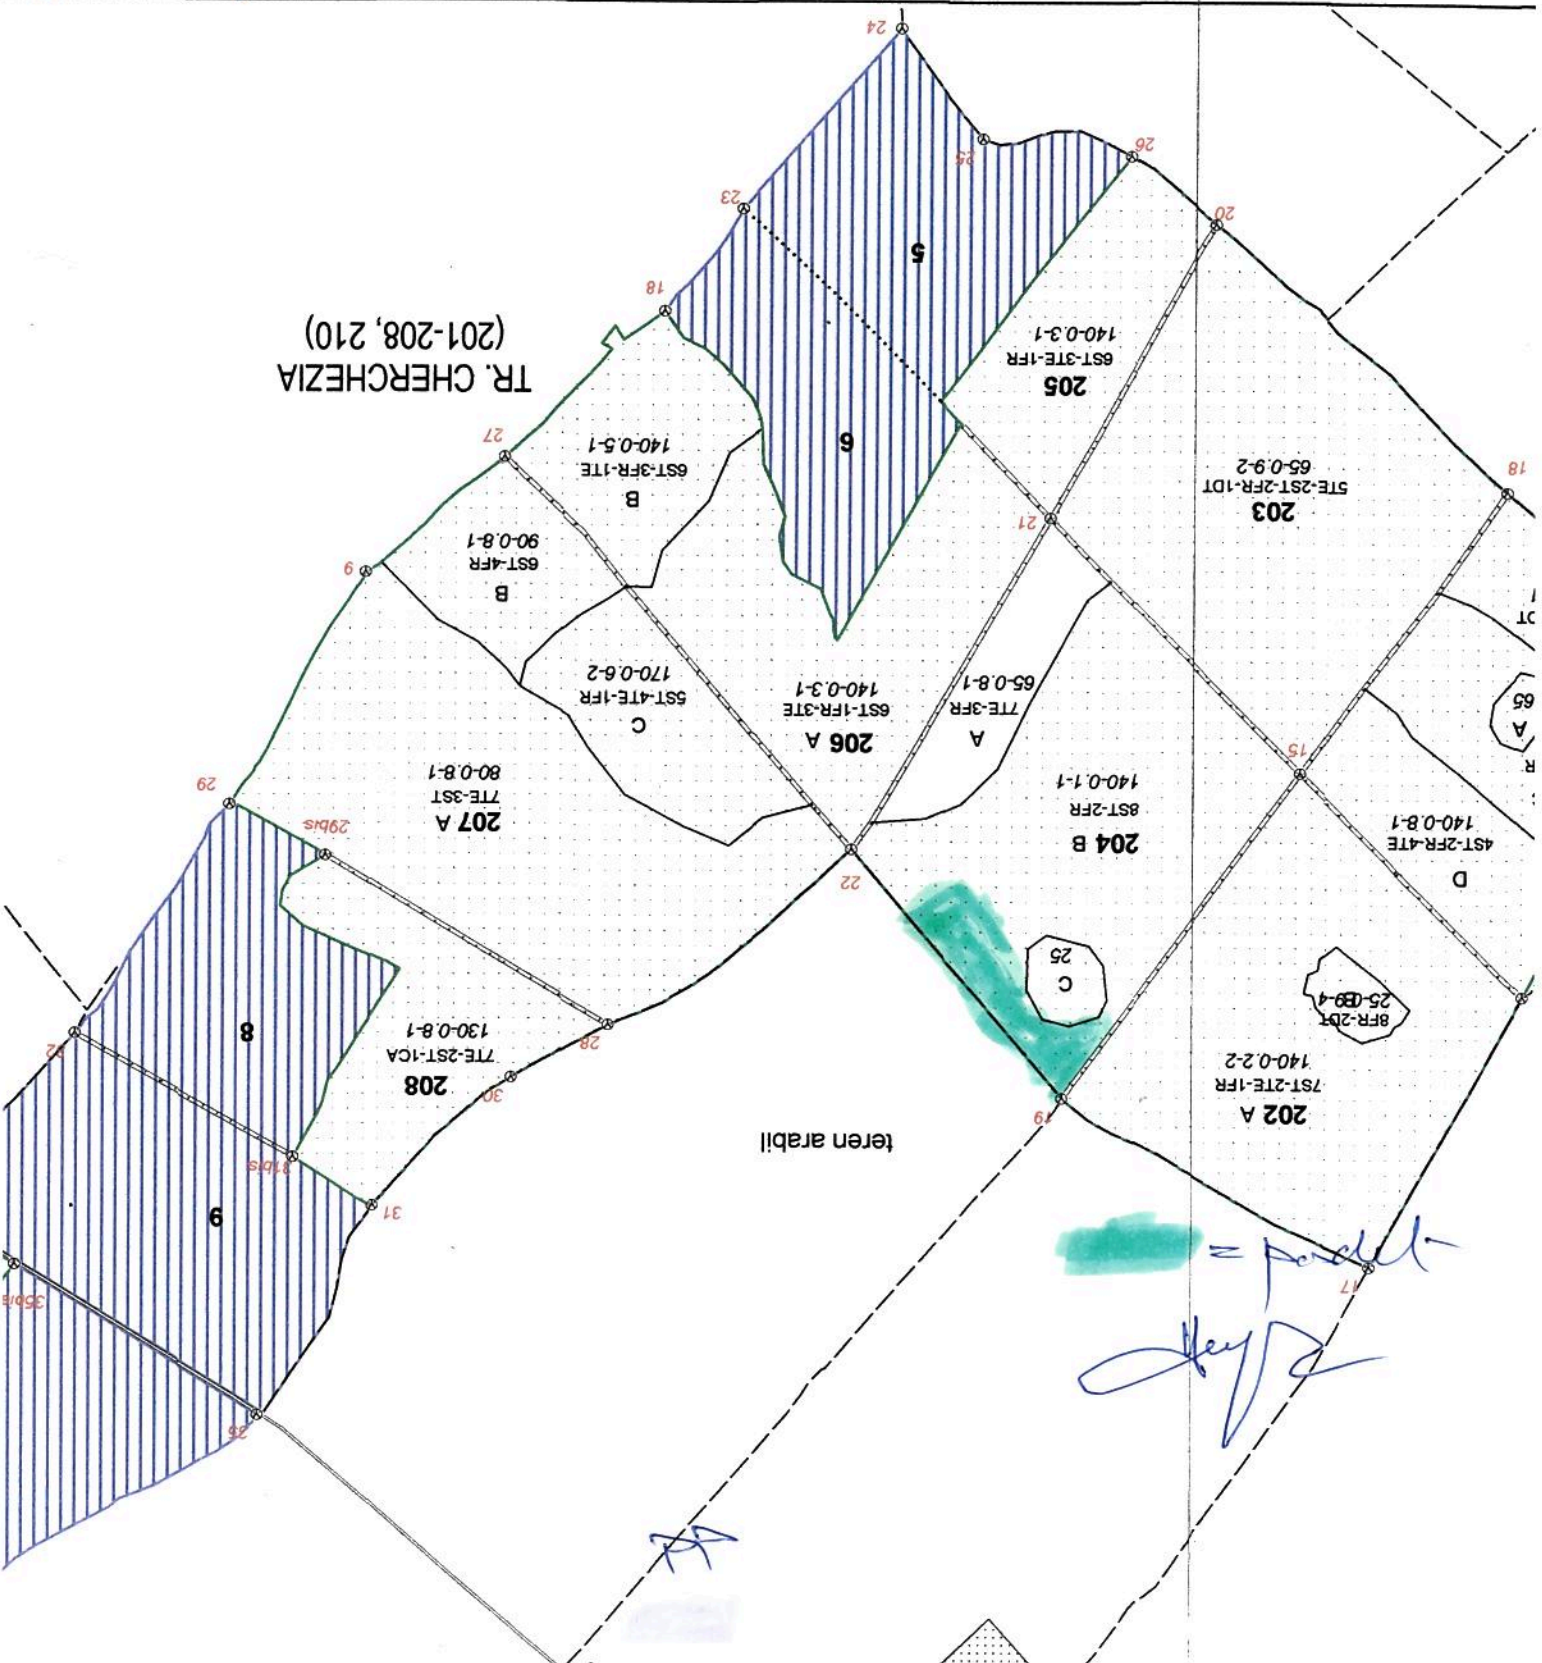

Coordonate

25,828488 44,614000

25,836492 44,621605

3

TR. CHERCHEZIA  
(201-208, 210)

teren arabil

*[Handwritten signature]*  
= parcel