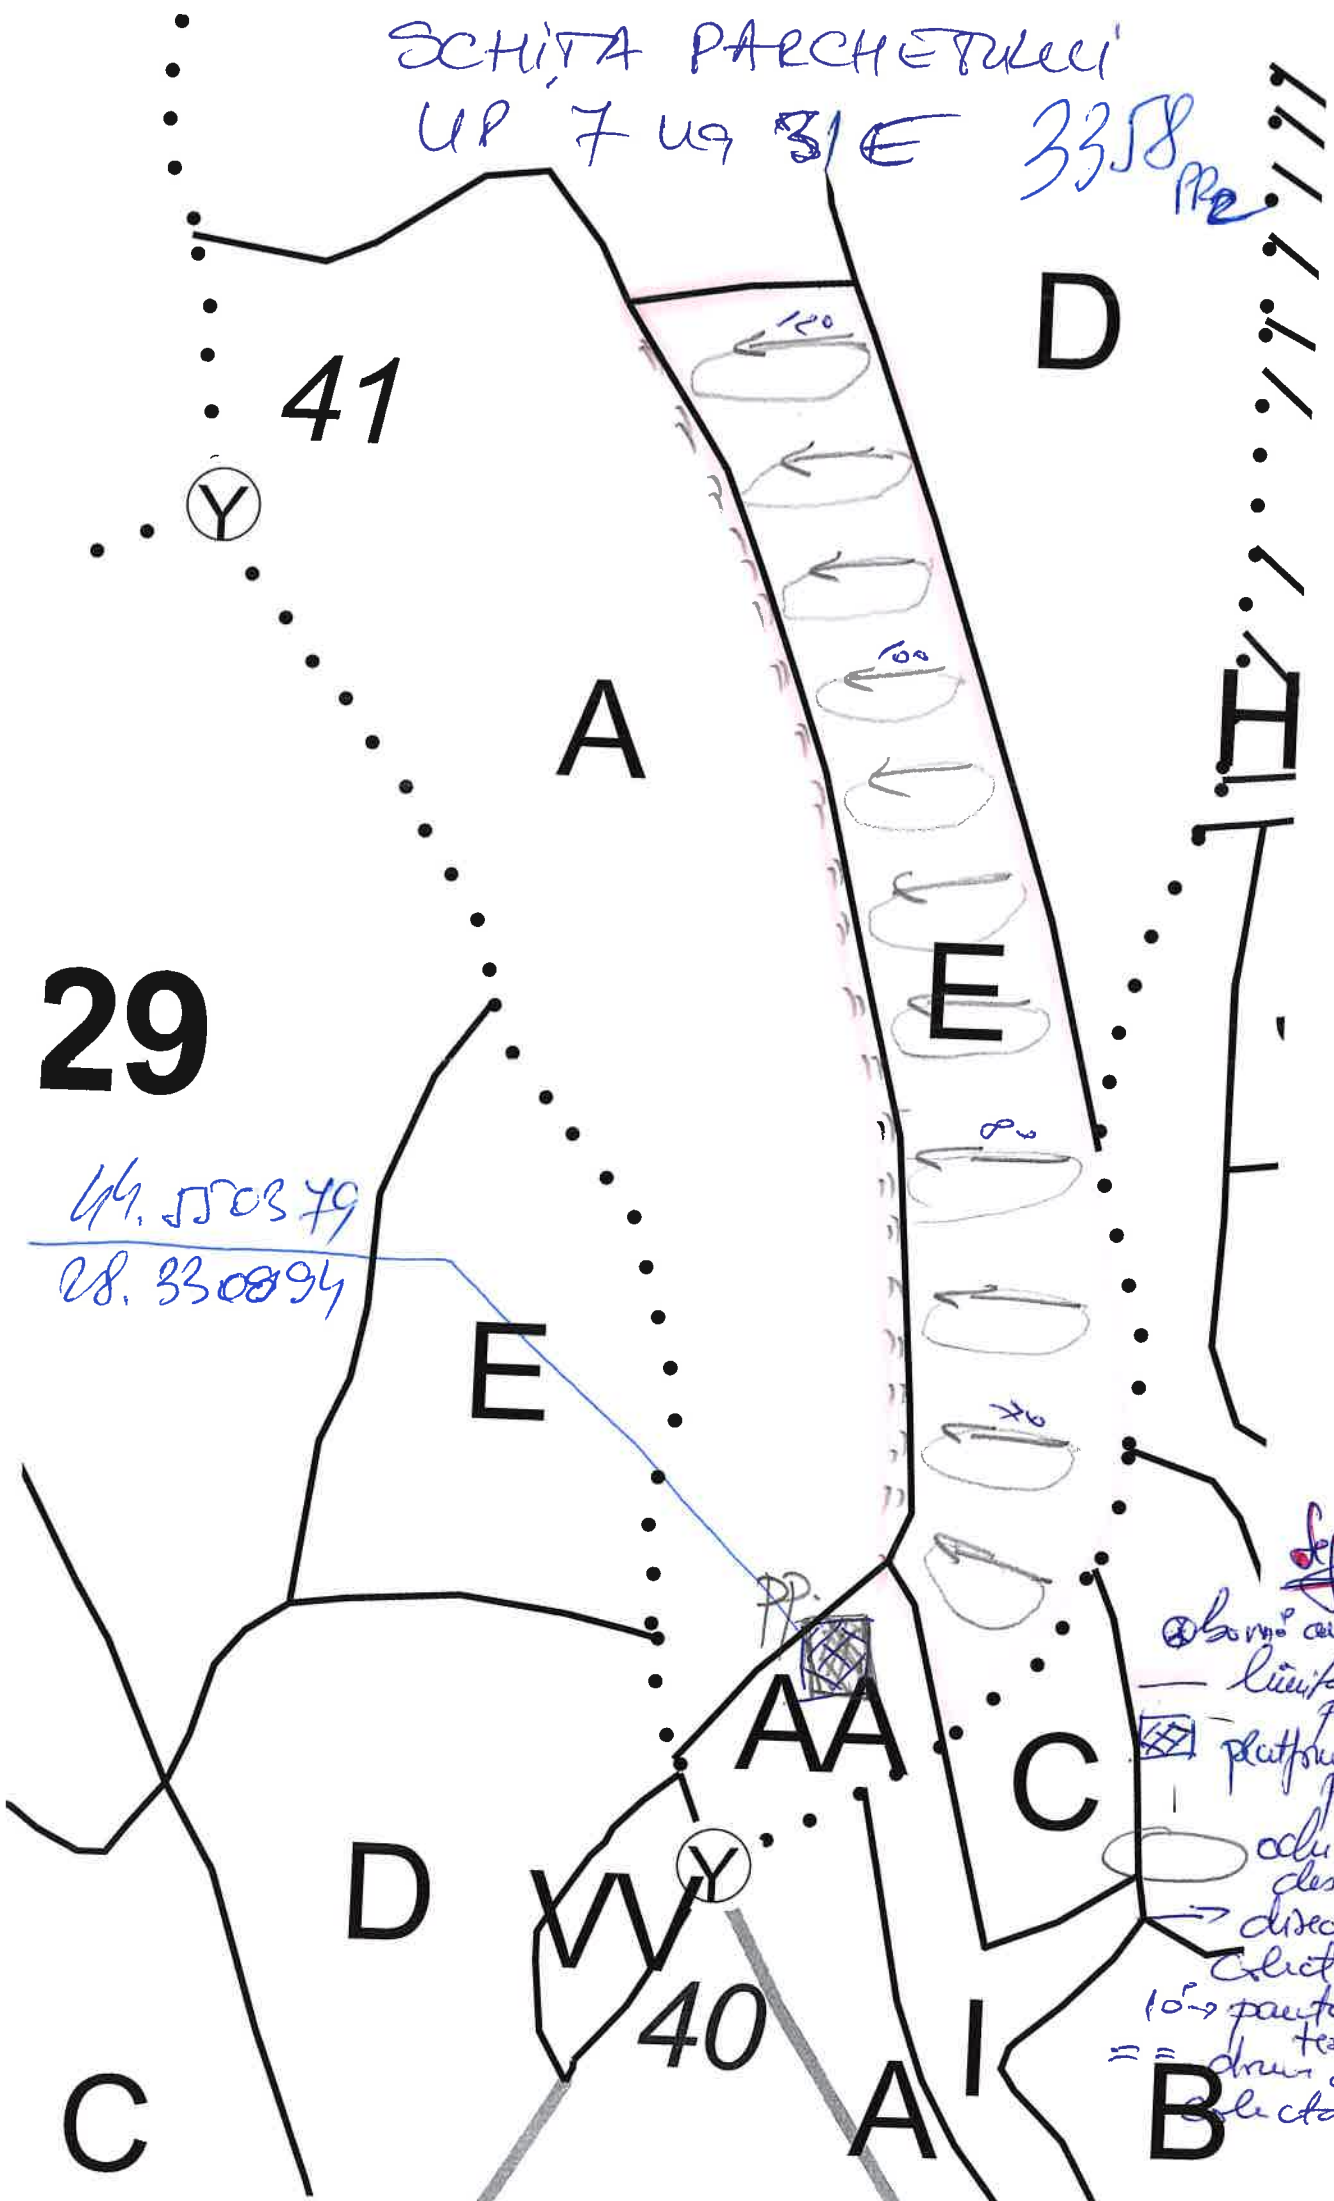

SCHIȚA PARCHETELOR

UP 7 U9 31E 3358 P2

Legenda

- born' (manhole)
- - - limita parcel (plot boundary)
- ▨ plafon (ceiling)
- odorn' (decorative element)
- direcția de circulație (direction of traffic)
- == 10' puncta' (10-point) resembling drum de colectare (collection road)